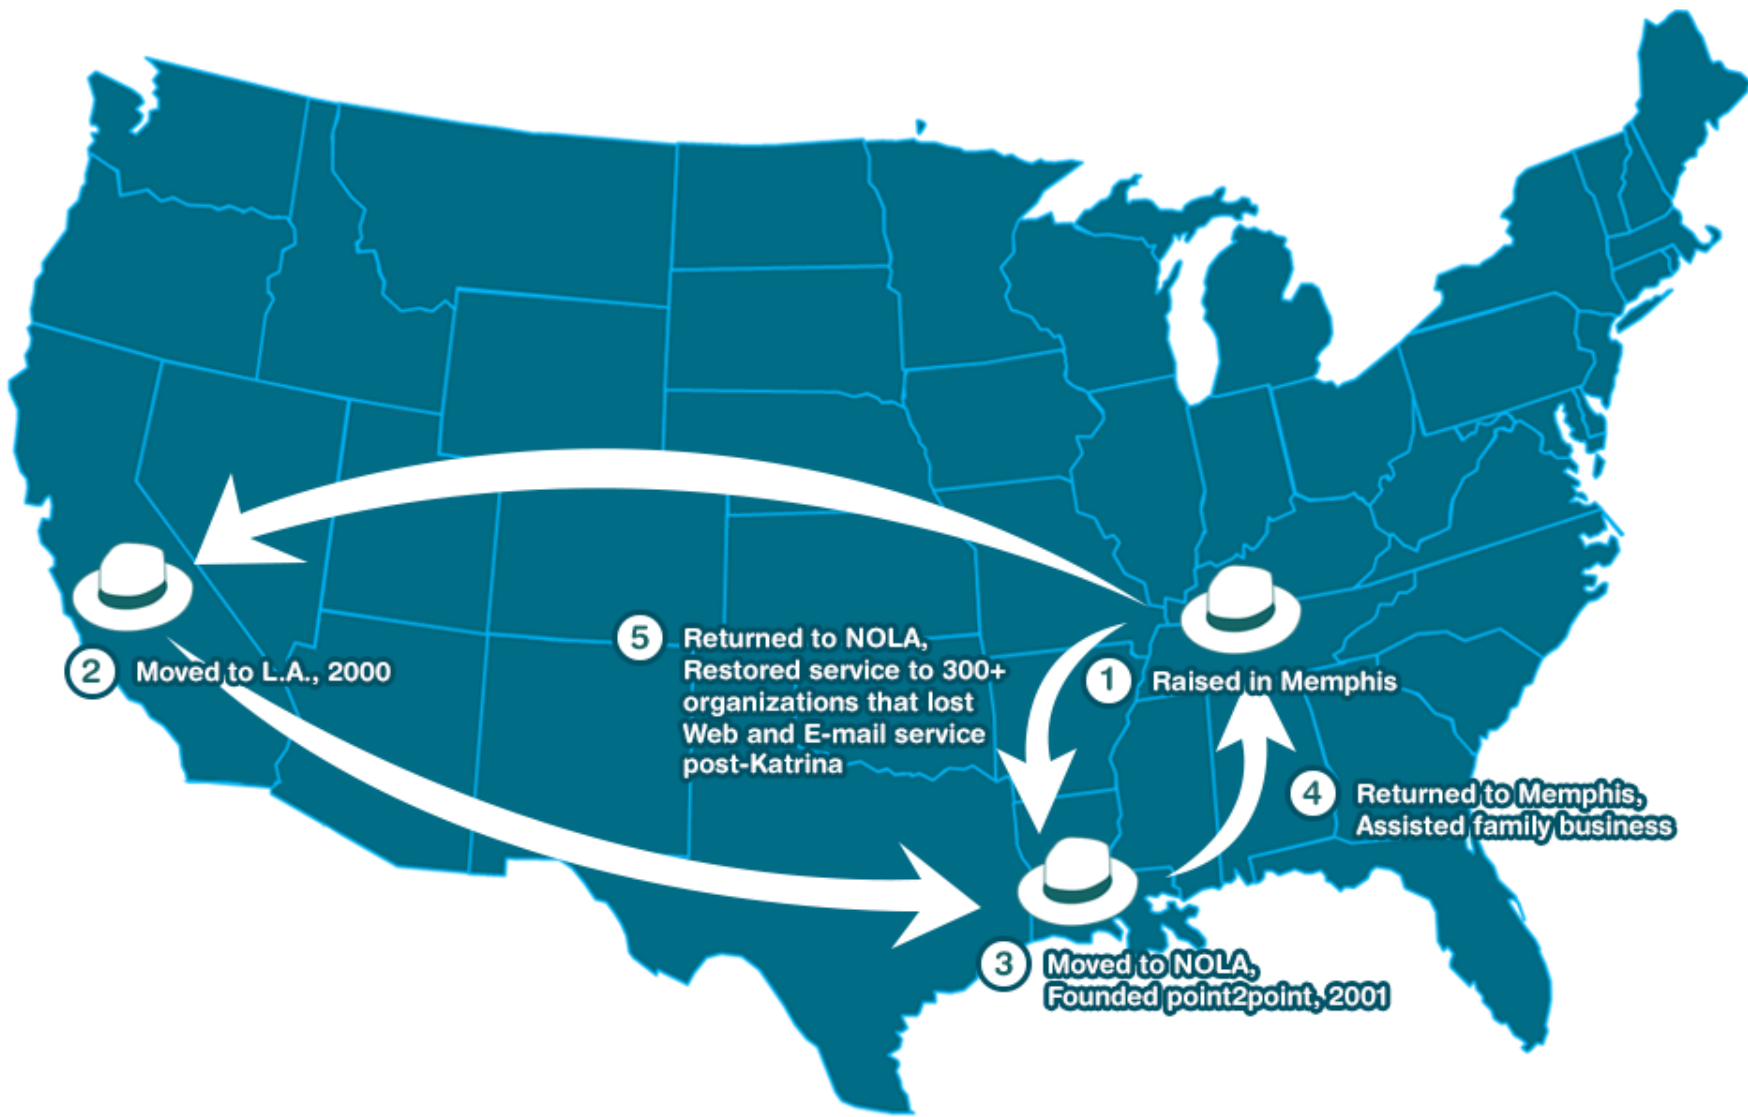

point  point

Your source for affordable Web consulting and support.

point 2 point

Your source for affordable Web consulting and support.

Service Offerings

- Logo Design & Branding
- Web Site Design and Development
- Web Site and E-mail Hosting
- Domain Registration and Renewal

point 2 point

Your source for affordable Web consulting and support.

② Moved to L.A., 2000

⑤ Returned to NOLA, Restored service to 300+ organizations that lost Web and E-mail service post-Katrina

① Raised in Memphis

④ Returned to Memphis, Assisted family business

③ Moved to NOLA, Founded point2point, 2001

Owner Profile

- Raised in Memphis, TN
- Moved to L.A. in 2000 during tech boom
- Left L.A. to move to New Orleans, founded point2point in 2001
- Returned to Memphis to assist family business and design there
- Returned to New Orleans post Katrina to aid in recovery
- Restored service to 300+ organizations that lost Web and E-mail service
- Currently manages a team of system administrators, graphic designers, Web designers and developers