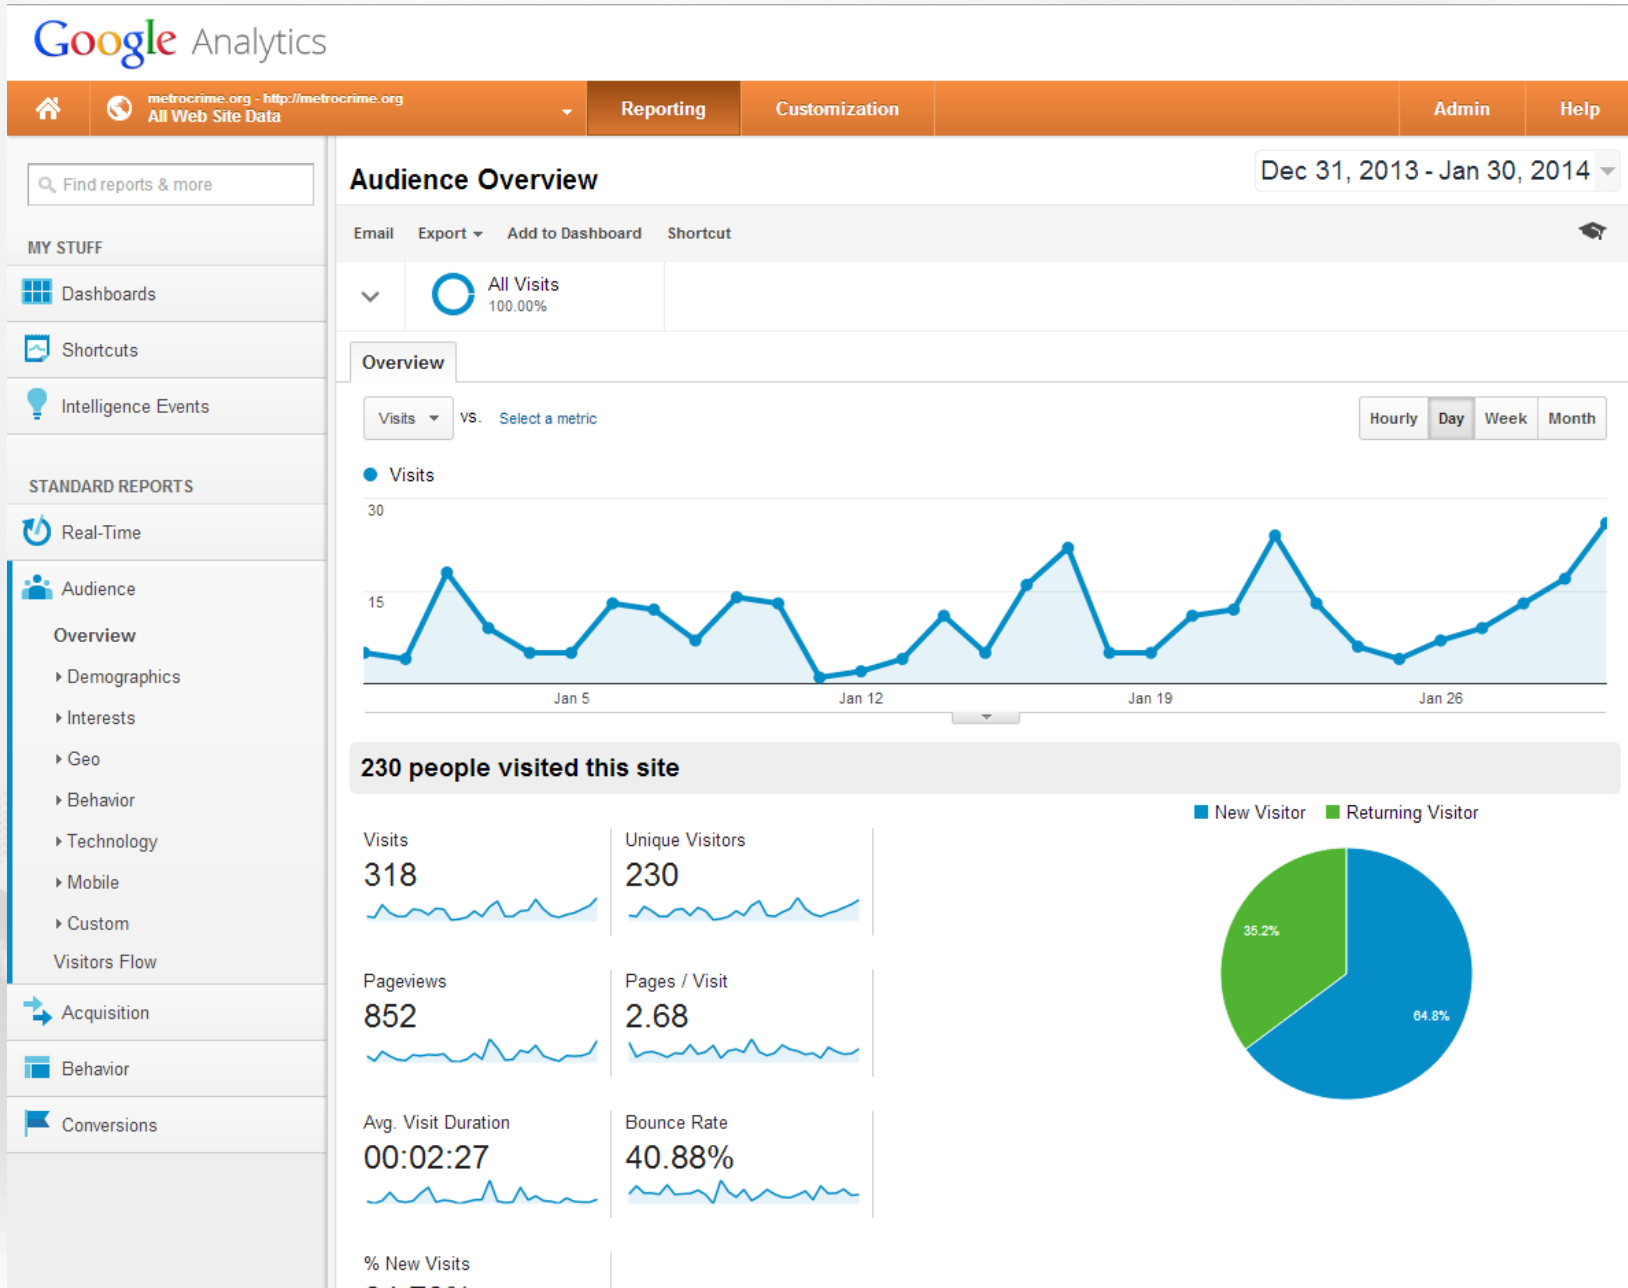

Google Analytics Visitor Tracking

point2point
Your source for affordable Web consulting and support.