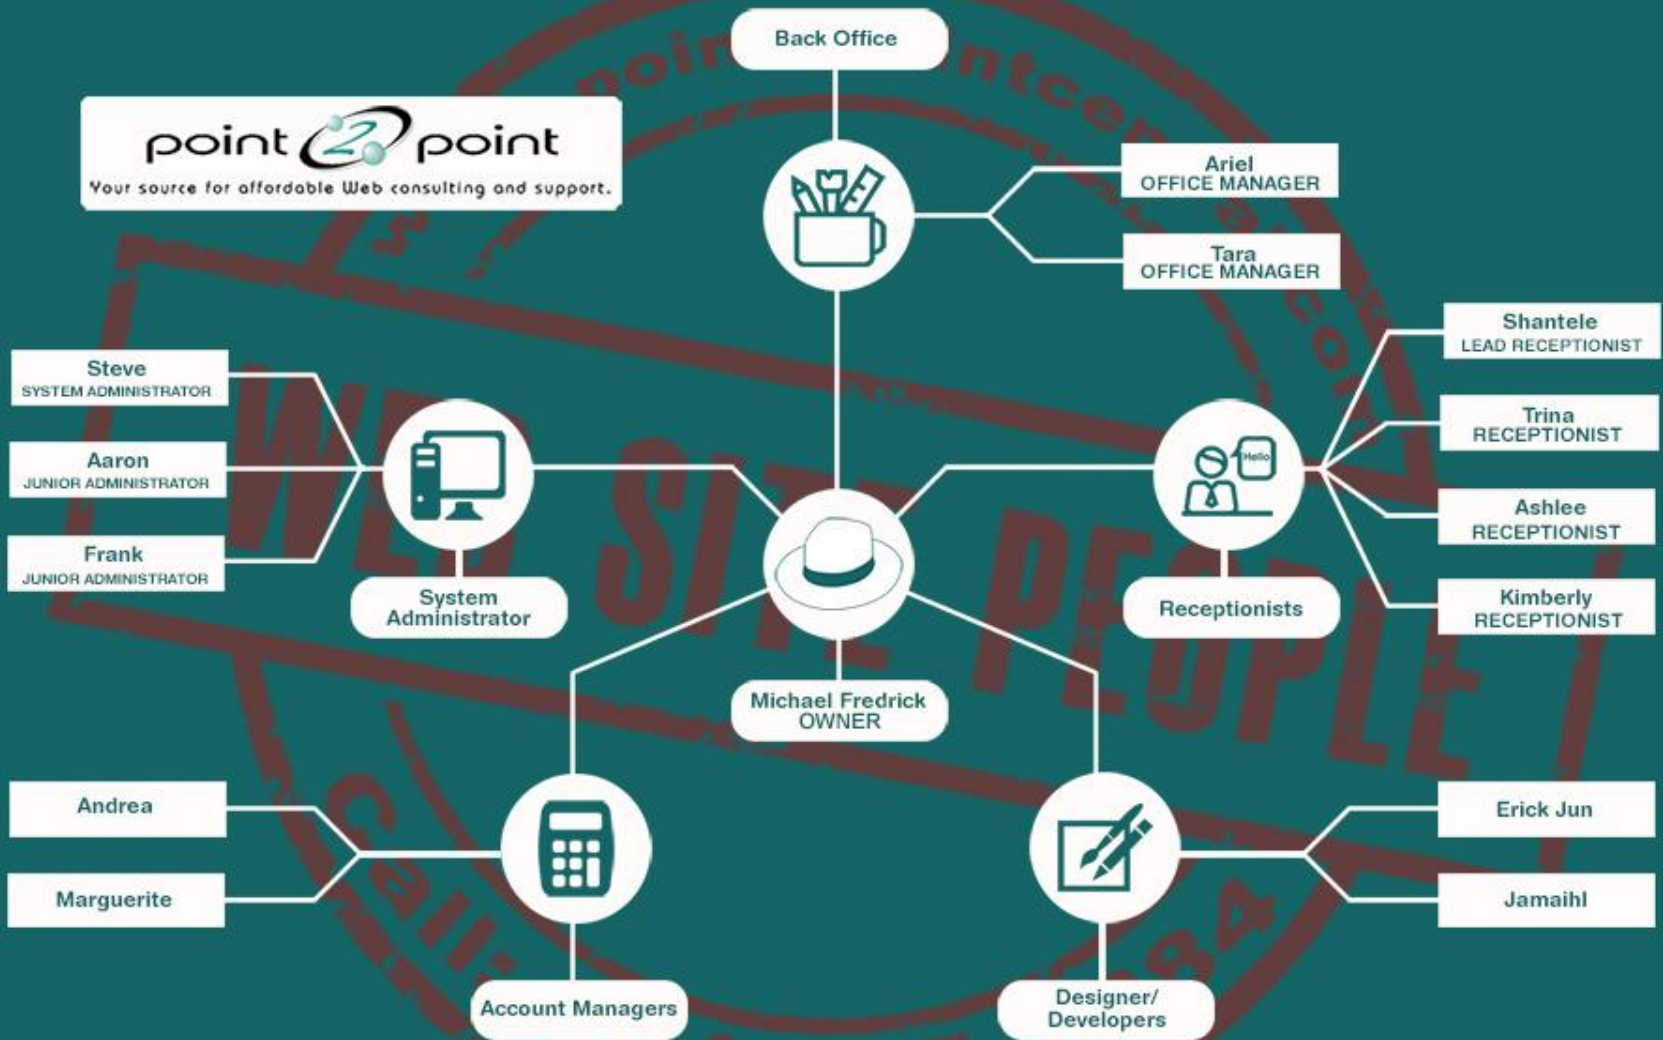

④ Returned to Memphis, Assisted family business

③ Moved to NOLA, Founded point2point, 2001

Owner Profile

- Raised in Memphis, TN
- Moved to L.A. in 2000 during tech boom
- Left L.A. to move to New Orleans, founded point2point in 2001
- Returned to Memphis to assist family business and design there
- Returned to New Orleans post Katrina to aid in recovery
- Restored service to 300+ organizations that lost Web and E-mail service
- Currently manages a team of system administrators, graphic designers, Web designers and developers

point 2 point

Your source for affordable Web consulting and support.

point  point

Your source for affordable Web consulting and support.

FRENCH QUARTER BUSINESS ASSOCIATION

DEVELOPING AND PROTECTING THE LIVELIEST NEIGHBORHOOD IN THE WORLD